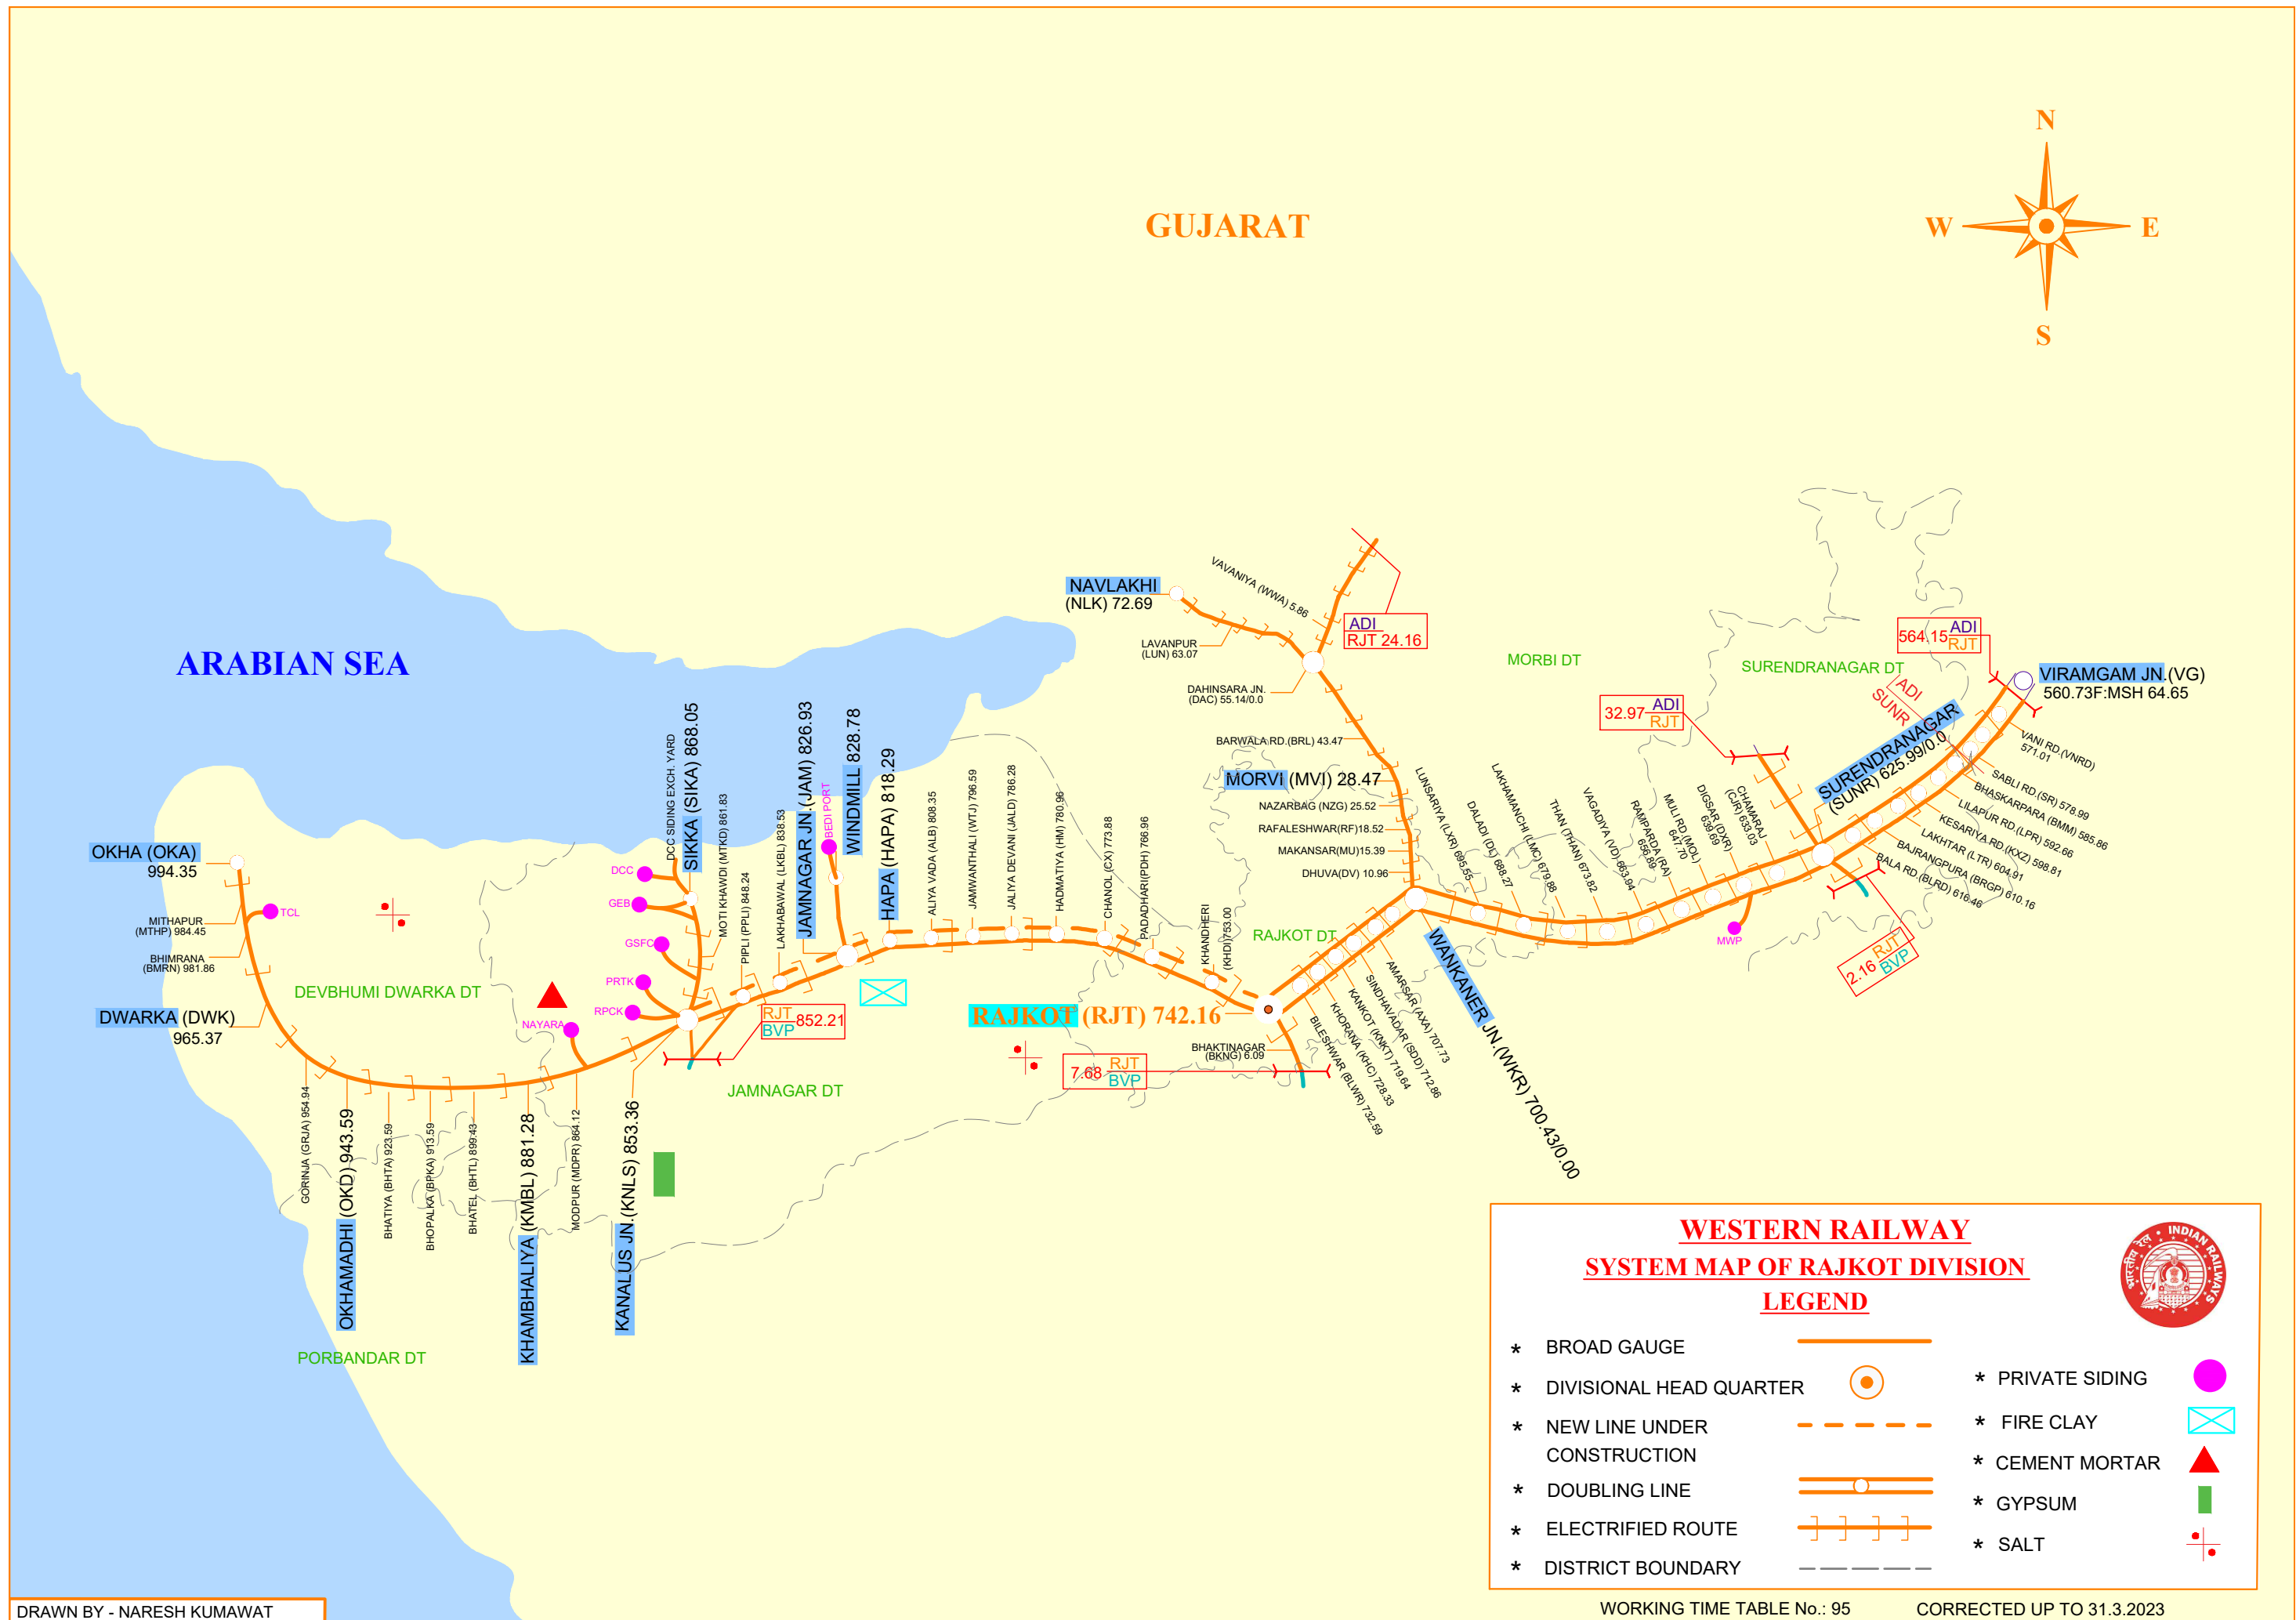

GUJARAT

WESTERN RAILWAY SYSTEM MAP OF RAJKOT DIVISION

LEGEND

- * BROAD GAUGE
- * DIVISIONAL HEAD QUARTER
- * NEW LINE UNDER CONSTRUCTION
- * DOUBLING LINE
- * ELECTRIFIED ROUTE
- * DISTRICT BOUNDARY
- * PRIVATE SIDING
- * FIRE CLAY
- * CEMENT MORTAR
- * GYPSUM
- * SALT